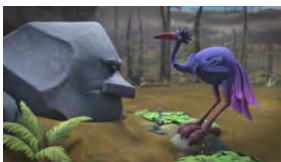

Responsible for all

“SHIFT”

12 seconds

Responsible for modeling and retopo of the rock character’s body, and retopo of the face piece.

Pizza Man

13 seconds

Responsible for all

My Grandma